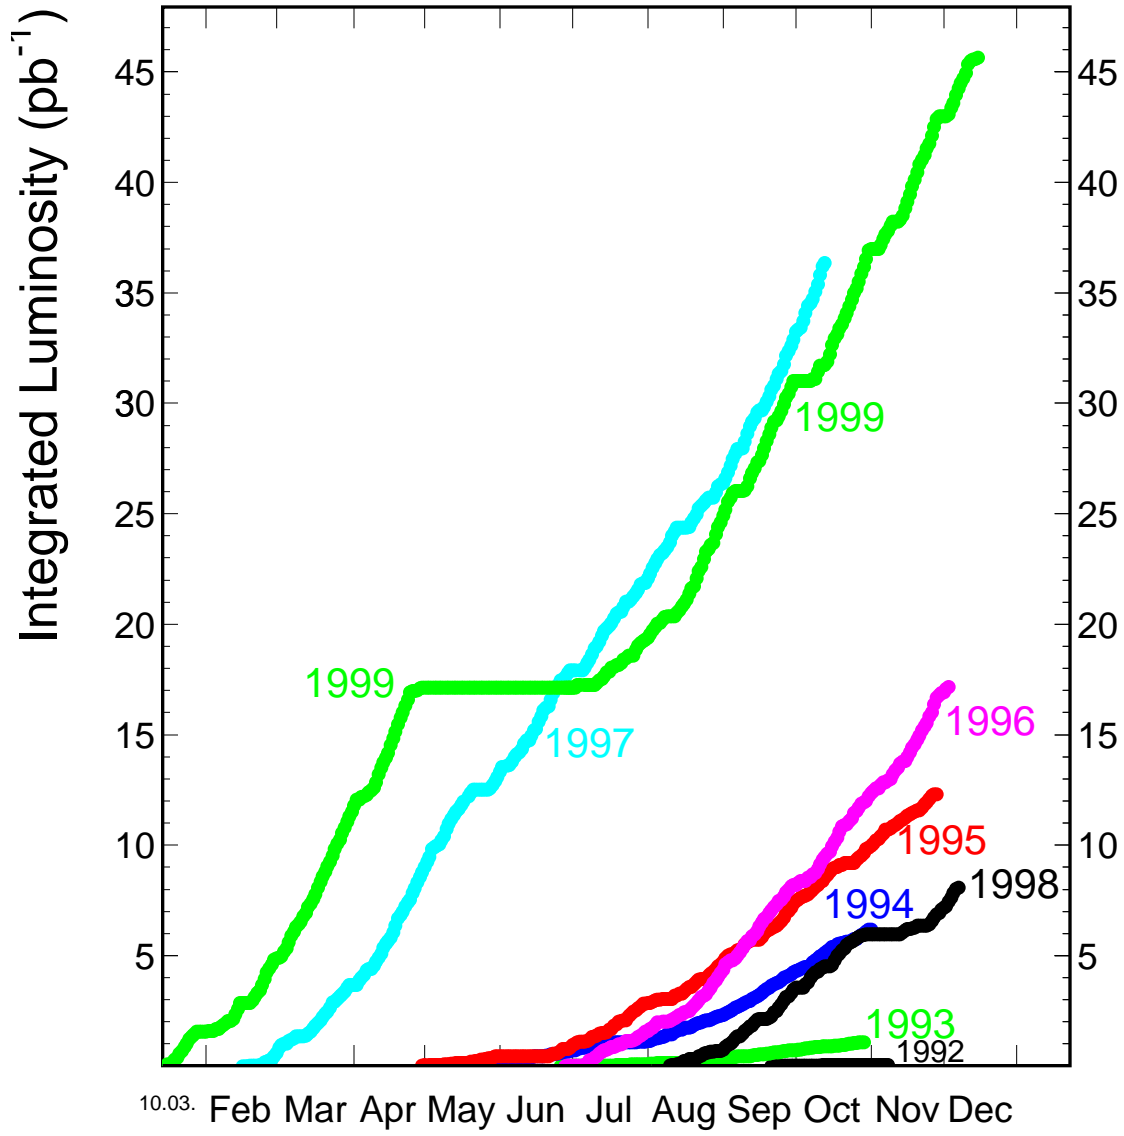

HERA luminosity 1992 – 99

10.03. Feb Mar Apr May Jun Jul Aug Sep Oct Nov Dec